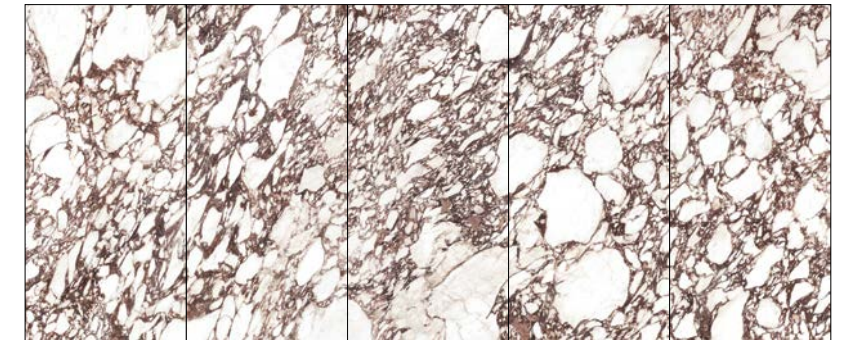

120×250cm 共有5個連續模面，可依序無限延伸

150×300cm 共有4個連續模面，可依序無限延伸