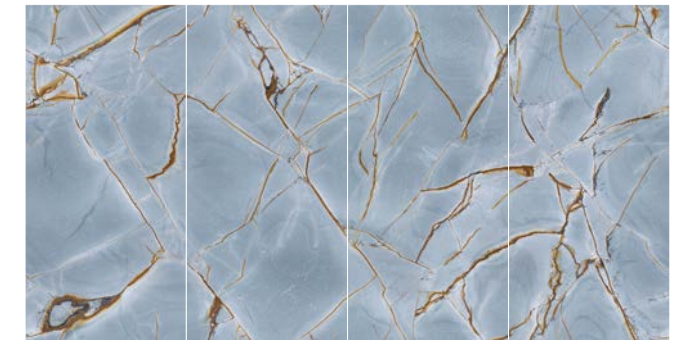

URBATEK

BLUE ROMA 羅馬假期
亮面·絲綢

Made in Italy

UBBR1225-13P
UBBR1225-13S
120×250×0.6cm
150×300×0.6cm

COMING SOON

※ 隨機出貨

120×250cm 共有4個連續模面，可依序無限延伸

150×300cm 共有4個連續模面，可依序無限延伸

12mm 檯面用磚，僅提供2個模面且為未削邊磚

尺寸表	XTONE				
	120x120cm	120x250cm	150x300cm	154x328cm	154x324cm
自然面 Nature					
亮面 Polished	●	●	●	●	
絲綢面 Silk	●	●	●	●