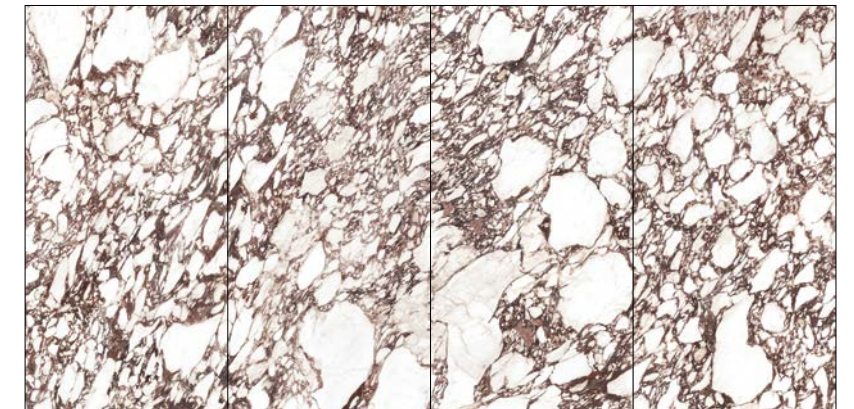

12mm 檯面用磚，僅提供1個模面且為未削邊磚