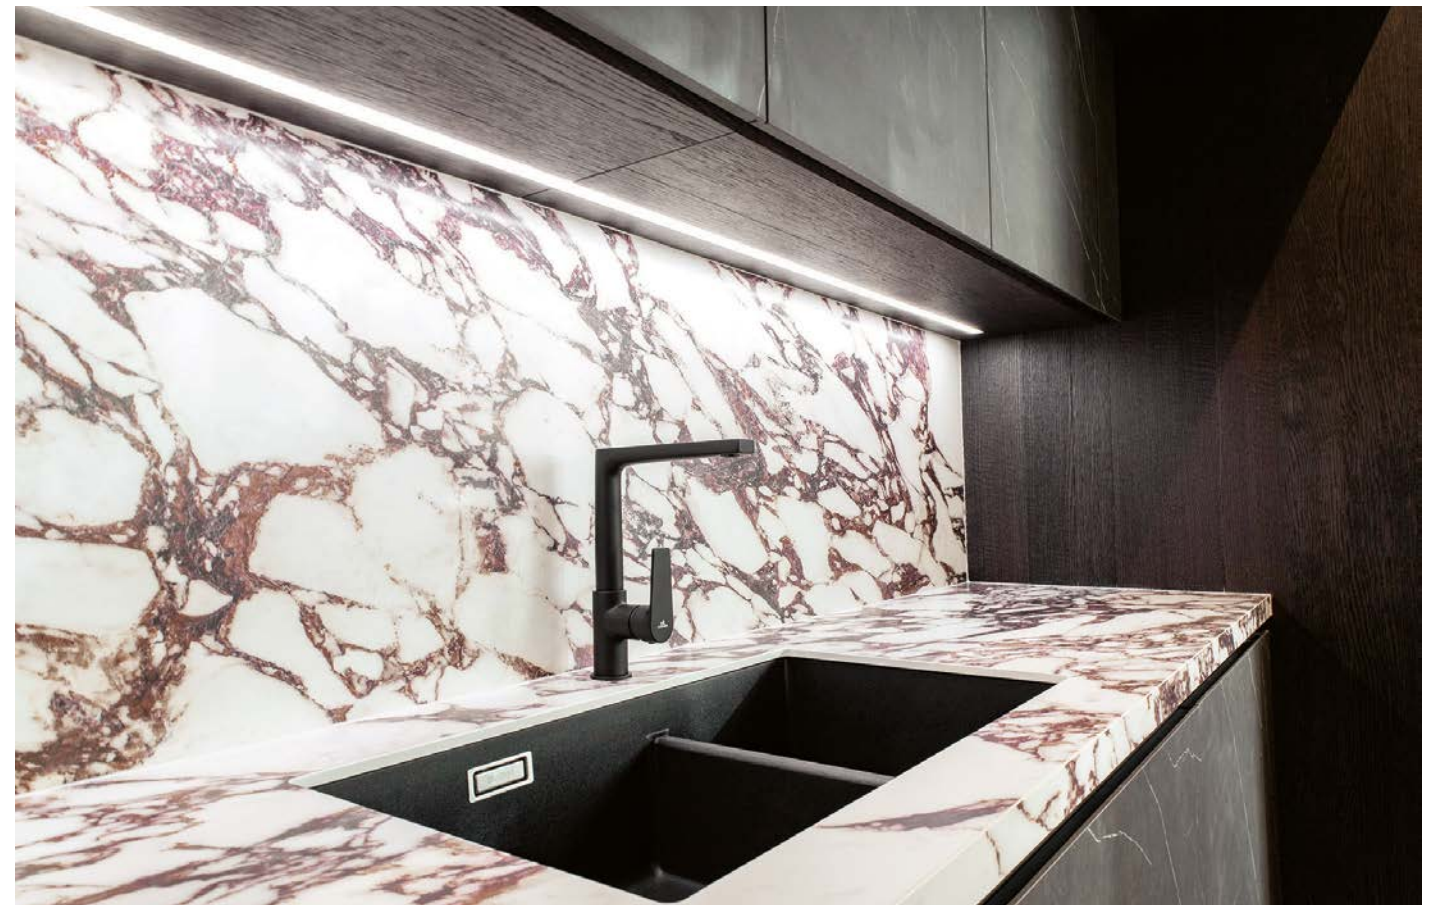

尺寸表	XTONE				
	120x120cm	120x250cm	150x300cm	154x328cm	154x324cm
	6mm	6mm	6mm	12mm	20mm
自然面 Nature					
亮面 Polished	●	●	●	●	
絲綢面 Silk	●	●	●	●	